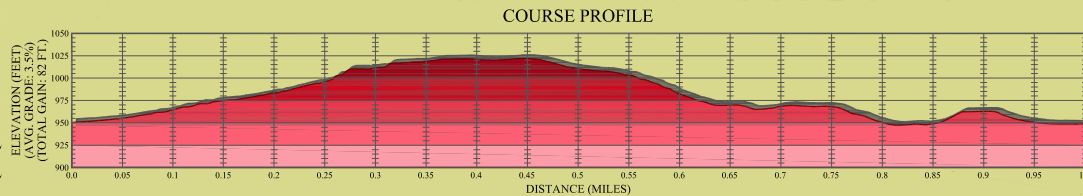

- Start Line
- Finish Line
- Aid Station
- Restrooms
- First Aid/Medical
- Parking
- Water Fall
- Course Route
- Course Direction Arrows

MAPPING BY:
WAYFINDER
MAPPING SERVICES
www.WayFinderLLC.com