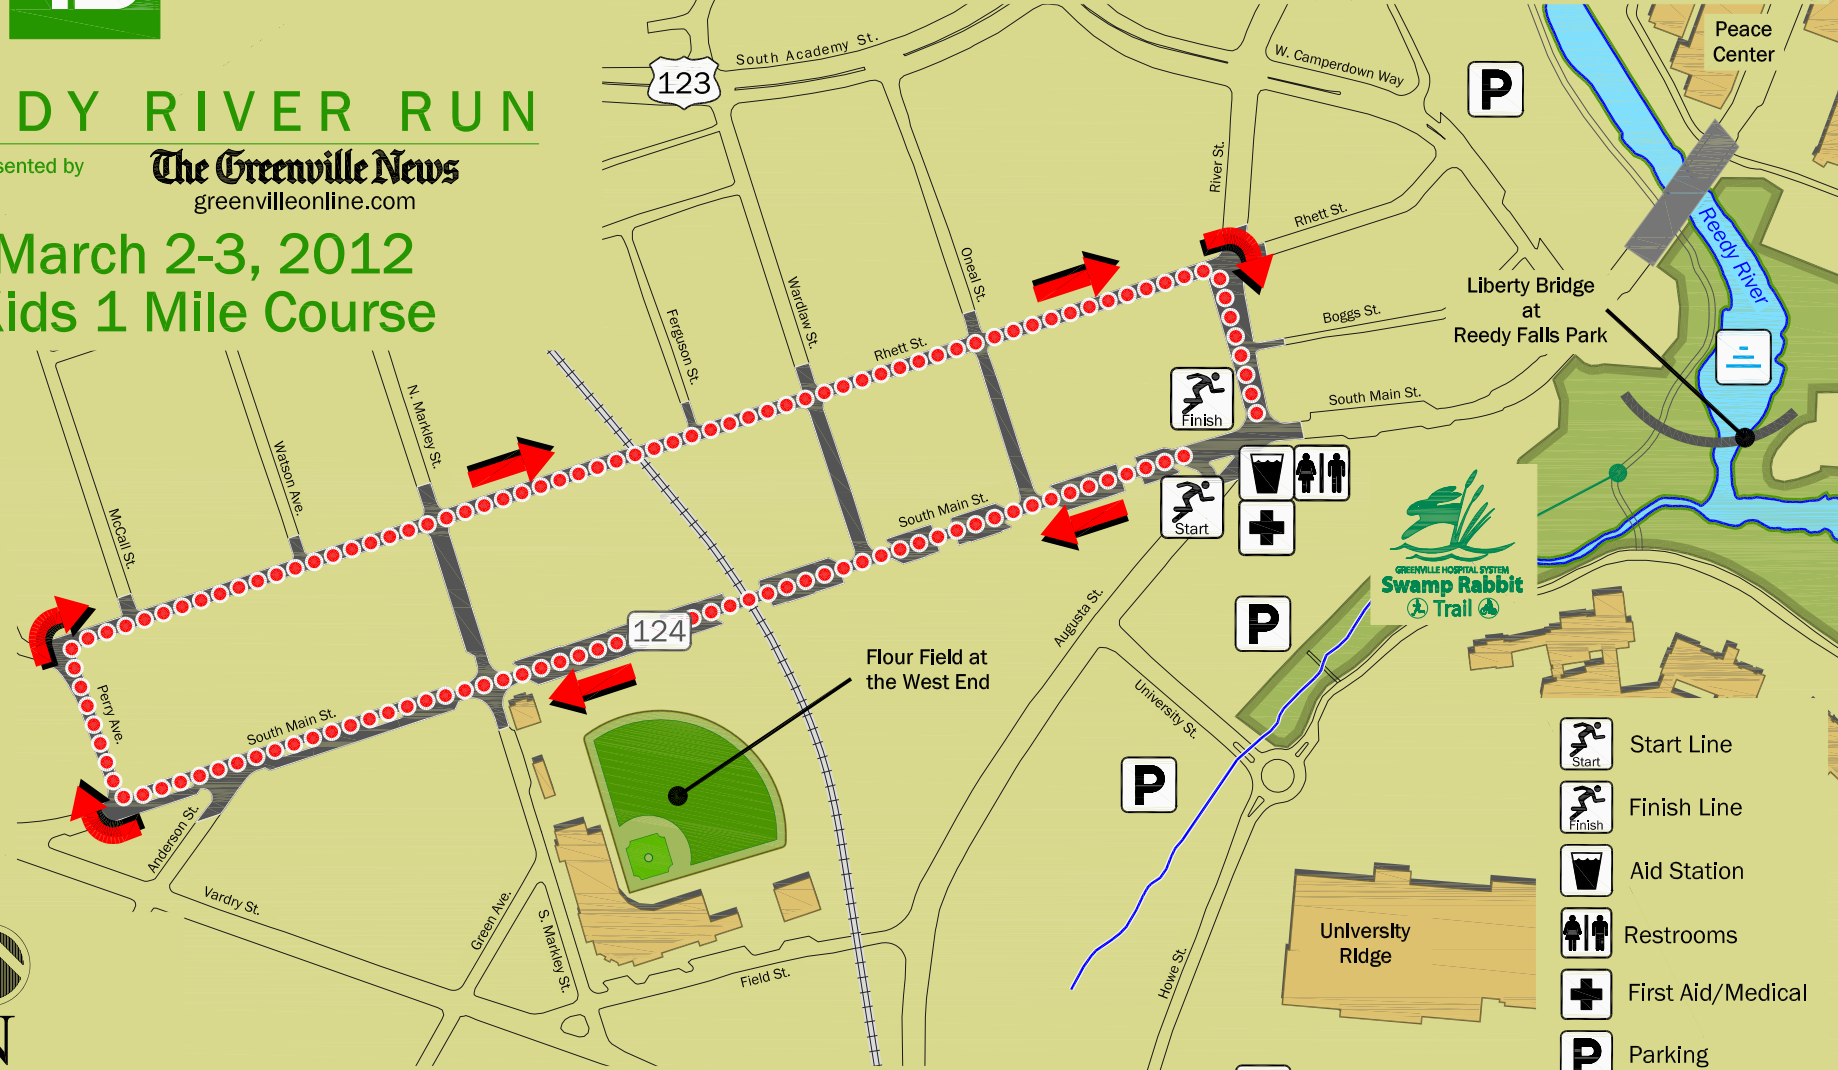

- Start Line
- Finish Line
- Aid Station
- Restrooms
- First Aid/Medical
- Parking
- Water Fall
- Course Route
- Course Direction Arrows

MAPPING BY:
WAYFINDER
MAPPING SERVICES
www.WayFinderLLC.com